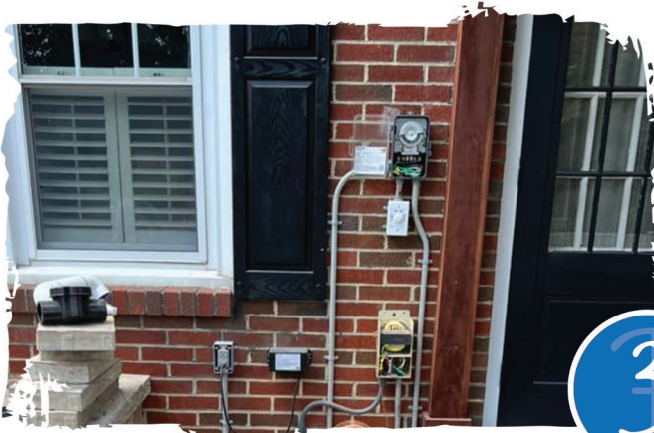

The plumbing is completed and ready for an electrician to run power to the equipment pad. This concludes the actual installation portion of your fiberglass pool.