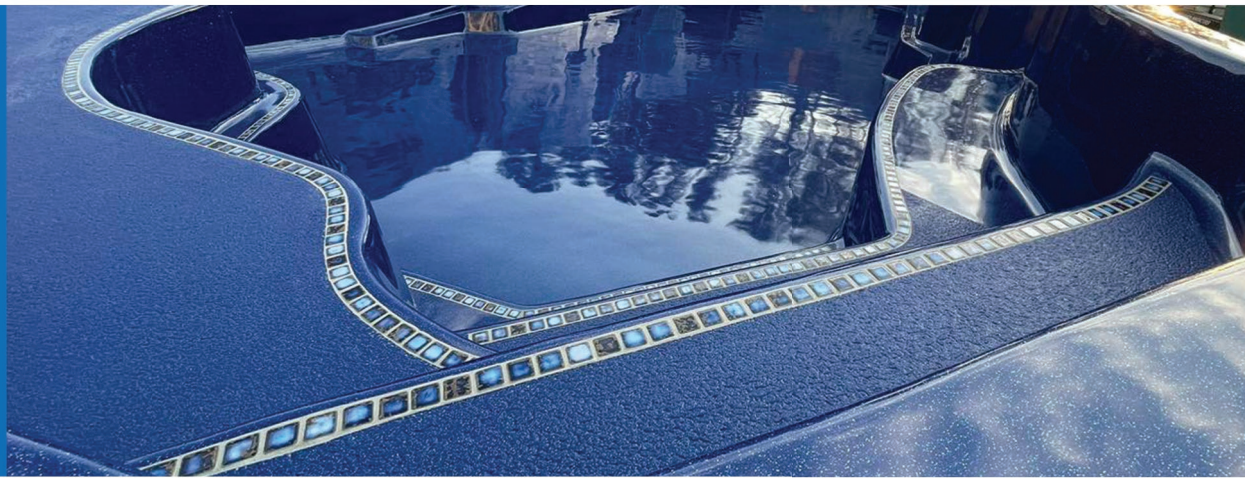

Accent Tile

Customize your pool further with accent tile, inlaid along the edges of steps, seats, and ledges. These details add a touch of elegance and individuality to your pool's design.