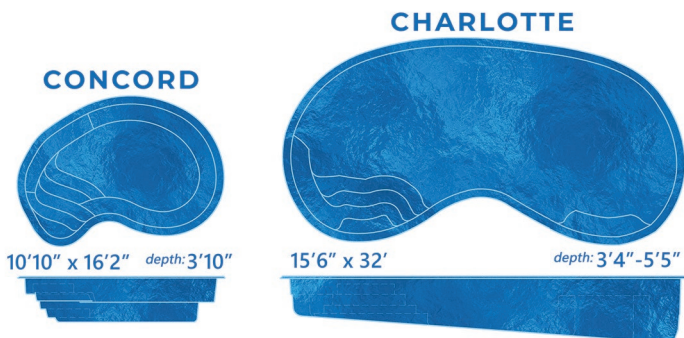

Freeform

Chill Zone

<p>KINGSTON</p>  <p>10'4" x 22' depth: 3'7"-5'4"</p>	<p>ALEXANDRIA</p>  <p>10'2" x 24' depth: 3'8"-5'3"</p>	<p>PHILADELPHIA</p>  <p>12'7" x 29'9" depth: 3'3"-5'10"</p>	<p>PHOENIX</p>  <p>14'1" x 29'10" depth: 3'4"-5'8"</p>
<p>HUDSON</p>  <p>14'4" x 36'3" depth: 3'5"-7'10"</p>	<p>LAS VEGAS</p>  <p>15' x 40' depth: 3'4"-7'9"</p>	<p>ATLANTIC CITY</p>  <p>16'9" x 37'2" depth: 3'5"-6'3"</p>	
<p>BEVERLY HILLS</p>  <p>15'8" x 41'9" depth: 3'8"-7'11"</p>			

Lengths, widths, and depths may vary up to 3%. Measurements are inside dimensions. All pools are non-diving. Use of diving equipment is prohibited.

Kidney

Traditional Elegance

Kidney pools blend timeless design with functionality, featuring graceful curves and seating areas that create a perfect balance of style and comfort.

Chat Away

Timeless Beauty

Clean, symmetrical designs that never go out of style and seamlessly complement any backyard.

Classic

PROVIDENCE

7'10" x 16'2" depth: 4'2"

SAVANNAH

10'4" x 26' depth: 3'4"-4'10"

ARLINGTON

12'1" x 28' depth: 3'6"-5'5"

BOSTON

12'11" x 28'11" depth: 3'1"-6'4"

NASHVILLE

14'9" x 34'10" depth: 3'5"-6'10"

Lengths, widths, and depths may vary up to 3%. Measurements are inside dimensions. All pools are non-diving. Use of diving equipment is prohibited.