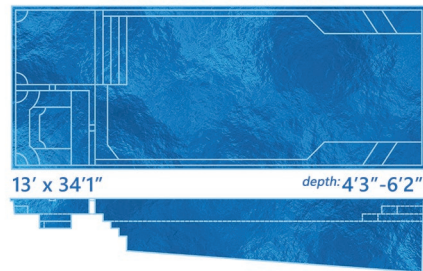

BEACH HAVEN