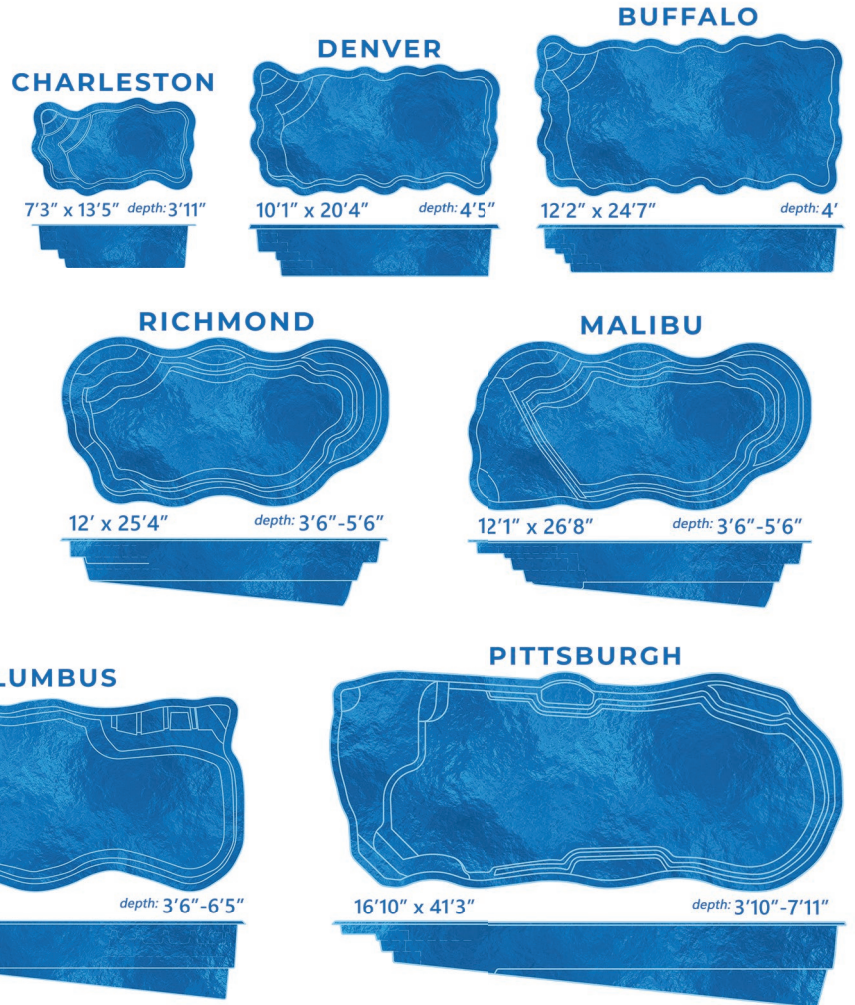

Natural

Organic Curves

Seamlessly integrate into asymmetrical spaces with flair and style. These SwimUSA designs offer a natural aesthetic that enhances your backyard's unique charm.

Lengths, widths, and depths may vary up to 3%. Measurements are inside dimensions. All pools are non-diving. Use of diving equipment is prohibited.