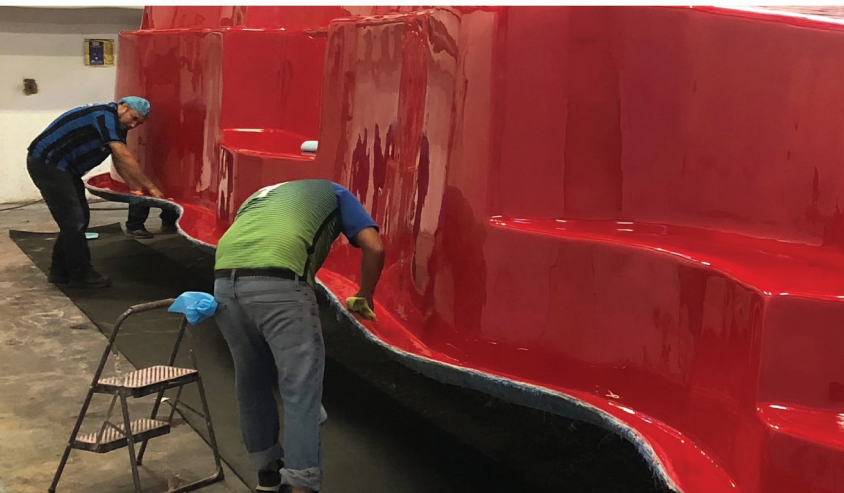

Quality you can Depend on!

INTEGRITY YOU CAN TRUST

Our skilled and experienced build crews use the finest quality, premium raw materials available in the industry to hand craft pools, spas and tanning ledges in the United States of America, that are built to last a lifetime.

Much care is taken to maintain our molds.