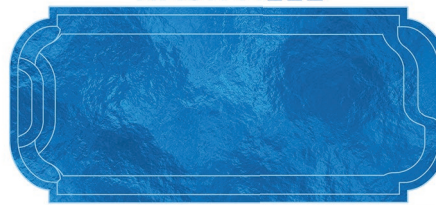

ARLINGTON

12'1" x 28' depth: 3'6"-5'5"

BOSTON

12'11" x 28'11" depth: 3'1"-6'4"

NASHVILLE

14'9" x 34'10" depth: 3'5"-6'10"

Lengths, widths, and depths may vary up to 3%. Measurements are inside dimensions. All pools are non-diving. Use of diving equipment is prohibited.

Cozy Spaces

Incorporate a Spa and/or Tanning Ledge into your backyard poolscape to create a cozy space for relaxation or a soothing water feature. Use as a stand alone focal point or pair with a SwimUSA pool for the ultimate backyard retreat.