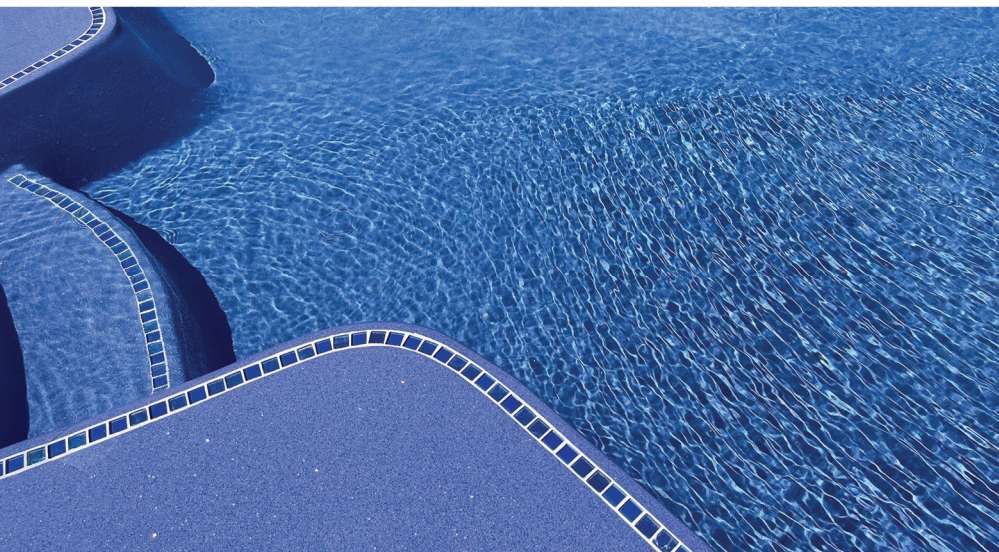

Dazzling Colors

Personalize your pool with hues and tones as unique and spectacular as you. Combine individuality with luxurious design to create a truly breathtaking statement piece.

Colors

Premium Galaxy Finish Colors

When you want colors beyond ordinary, our Premium Galaxy Finish Colors are extraordinary! Designed to dazzle and delight, these hues can help you create your dream SwimUSA pool.

Due to the nature of photography, raw materials, and printing, variations in color may occur. Ask a SwimUSA dealer for a physical color sample.