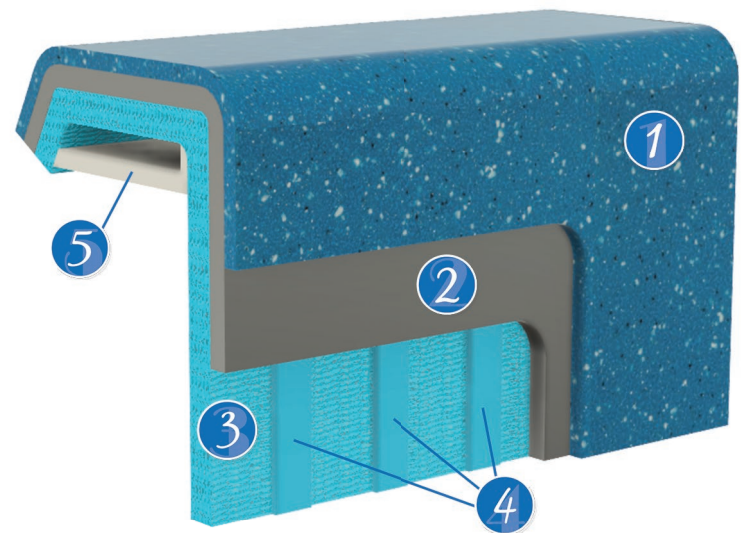

1 Surface Layers

Complement your outdoor living space with our High Definition Galaxy Surface Finish in one of our Standard or Premium colors.

2 Barrier Layers

Epoxy based Vinyl Ester Resin creates a barrier coat designed for flexibility, strength, durability, impact, blister resistance and toughness.

3 Structural Layers

SwimUSA's Biaxial Encapsulation Layers are the core reason for our Platinum Warranty Protection. Due to its increased tensile strength, our hand-laid 36-ounce premium biaxial fiberglass is superior to standard woven mat typically found in other fiberglass pools. Encapsulated with chopped mat and polyester resin, our Biaxial Encapsulation Layers act as a corrosion barrier, providing exceptional strength and durability, while offering adequate flex for freeze/thaw climates. Additional Biaxial Encapsulation Layers are added to the floors of all pools, as well as the walls of our large and jumbo pools, to ensure you have the strongest fiberglass pool available.

4 Honeycomb Supports

Honeycomb supports are strategically incorporated along the walls, tanning ledges, and other key transitional points to maintain your pool's shape and enhance its structural integrity.